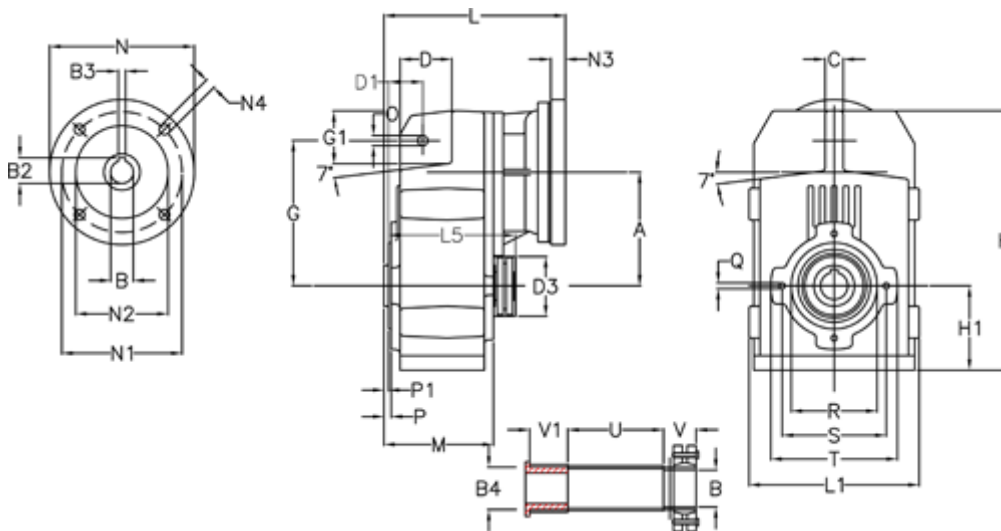

Article number: 29560202188220
 Description: Shaft mounted gear
 A252QF30-21,8-P63B5

Measures

A = 128.75	D1 = 43.5	I5 = 197.5	P1 = 3.5	V = 41
B = 30	d3 = 83	M = 135.5	Q = M10x14	V1 = 48
B1 = 11	G = 162	N = 140	R = 110	
B2 = 12.8	G1 = 58.0	N1 = 115	S = 130	
B3 = 4	H = 290.5	N2 = 95	T = 150	
B4 = 30	H1 = 93.5	N4 = M8x19	Tightening torque Nm adapter bushing = 6.0	
C = 20	L = 213.0	O = 13	Tightening torque Nm shrink disc = 7.0	
D = 57.0	L1 = 188	P = 6.0	U = 120.5	